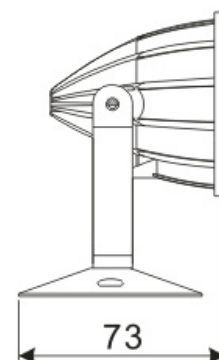

LED Wall Wash Lighting – LR-WW0132

Model No.	LR-WW0132
LED Type	AC Power LED
LED Q'TY.	1
Beam Angle	30°
Minimum luminous flux(lm)	145
Voltage	120-240V
LED Watt	4W
Environmental Temperature	- 20°C-60°C
Environmental Humidity	0%-95%
Safety Class	I
Safety Type	IP65
Material	Aluminium
Driver	Included