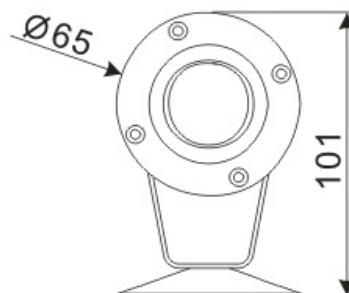

LED Wall Wash Lighting – LR-WW0132

Model No.	LR-WW0132
LED Type	AC Power LED
LED Q'TY.	1
Beam Angle	30°
Minimum luminous flux(lm)	145
Voltage	120-240V
LED Watt	4W
Environmental Temperature	- 20°C-60°C
Environmental Humidity	0%-95%
Safety Class	I
Safety Type	IP65
Material	Aluminium
Driver	Included